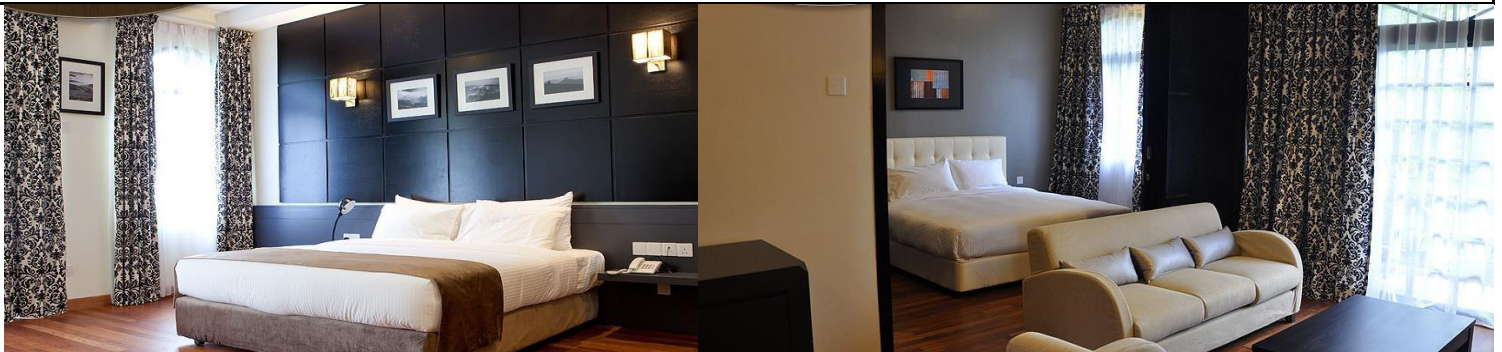

Package Exclude:

- ~ Tourism Tax: MYR10 per room per night(Pay upon check-in)

Update by JT, 29 Nov

Coach Schedule

Singapore - Cameron Highlands	2230HRS	Check in@Beach Road The Plaza,#B1-307/308/309 by 2200HRS (Beside 7-Eleven)
Cameron Highlands (Via KL) - Singapore	0915HRS	Assemble@Hotel Lobby 30 Minutes Before Departure

[Click here to Submit Enquiry](#)

(WTS - Jan - Mar 2020)